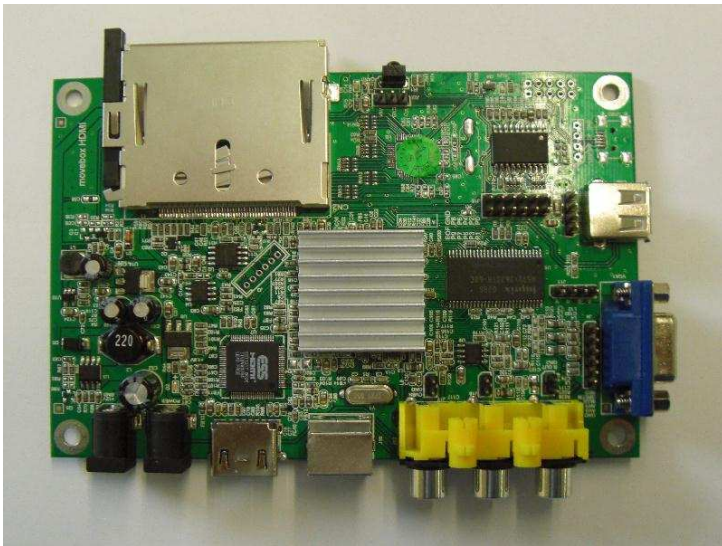

movebox® HDMI Video Player

The new movebox® HDMI Video Player offers OEM system developers and integrators a flexible and cost effective means of creating advertising solutions. For the data exchange just push-in the Memory Card or use the USB Flash Drive (Auto Download). On the parallel interface you can connect push buttons, membrane switches or motion sensors. The customer can select and play the desired information (max. 100 files).

Applications: Superstores, Shop Windows, Museums, Travel Agencies, Banks, Restaurants, POS, POP, POI, etc.

Part Number	CRY-MBHDMI
Video System	PAL / NTSC (4:3 or 16:9)
Video Format	MPEG 1, MPEG 2
Photo Format	JPEG Files
Audio Format	MP3 Files
Video Outputs	HDMI, 15-Pin DSUB, S-Video, RCA
Audio Outputs	RCA Stereo L/R
USB Interface	USB Type 1
Parallel Interface	max. 10 Buttons / Sensors
Memory Card Type	CF Compact Flash Card
Play Time	per 1 GB approx. 40 Min.
Input Voltage	12 VDC
Operation	OSD Menue
Dimensions	136 x 92 x 17 mm (W/D/H)
Accessories	Remote Control Unit

Metal-Cover (Optional)